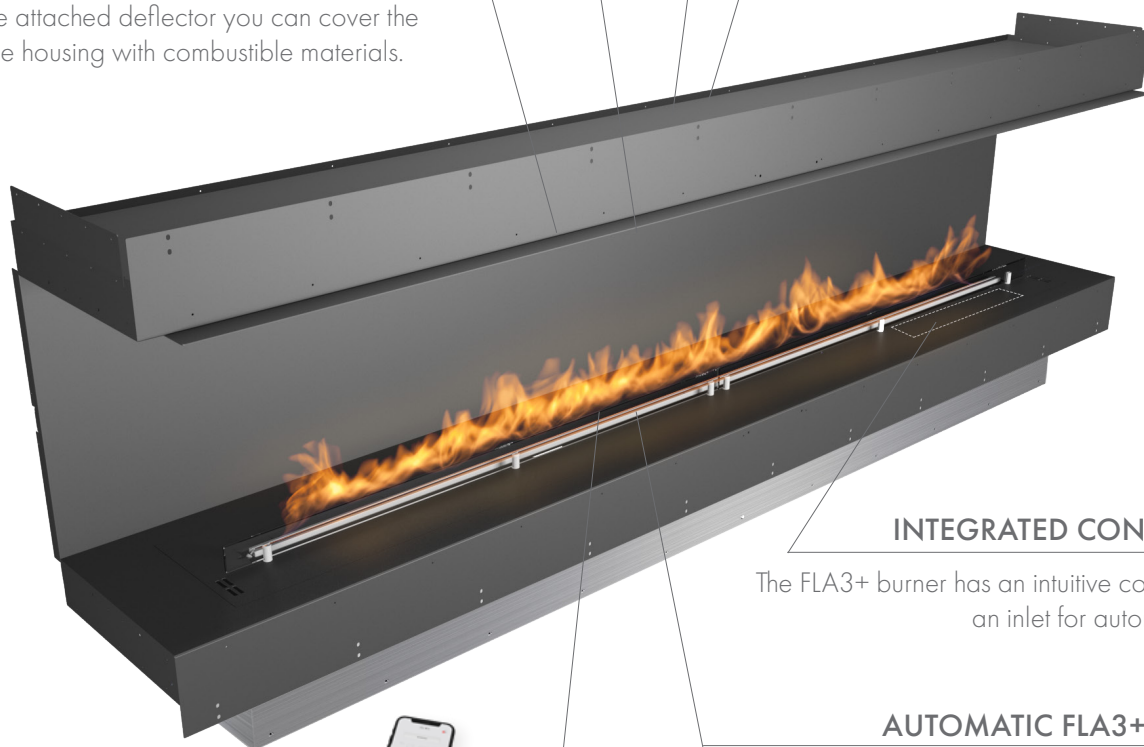

FORMA 2700 THREE-SIDED

WITH FLA3+ 2490 AUTOMATIC ETHANOL BURNER

Net Zero fireplace with the BEV Technology®  BEST BUILD QUALITY

THREE-SIDED FIREPLACE

The three-sided fireplace brings a true panoramic fire. Enjoy the widest flame from three different sides.

PROTECTIVE DEFLECTOR

With the attached deflector you can cover the fireplace housing with combustible materials.

The product passed extensive tests carried out by the leading certification institutes. It is manufactured according to UL standards and is O-TL certified, meeting the most demanding safety and quality requirements.

TRUE ZERO CLEARANCE

The feature that allows you install the fireplace in a housing construction made of combustible materials.

INTEGRATED CONTROL PANEL

The FLA3+ burner has an intuitive control panel and an inlet for automatic refuelling.

Forma 2700 Three-Sided

Burner model	FLA3+ 2490 (BEV Technology®)
Fuel tank capacity	45.9 L
Maximum burn time	36 hours
Maximum heat output	22.5 kW
Minimum room cubature	225 m ³
Flame height regulation	6 stages
Weight	221.9 kg
Fuel type	bioethanol 95 - 96,6%
Flue	not required
Air change rate	1 space volume per hour
Power supply	230 V
Finish	black powder coating
Materials	steel, galvanized steel, toughened glass
Application	for indoor use only