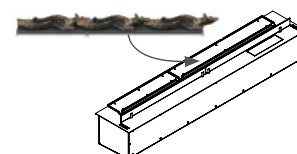

CONTROL OPTIONS

included

included

optional

'FLA3 NET-ZERO' APP

Control the fire with your smartphone!

optional tray with 3 ceramic logs or white stones
(installed on the top of the burner, behind the fire line)