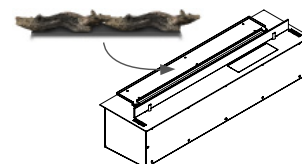

Forma 1200 Single-Sided

Burner model	Prime Fire 990+ (BEV Technology®)
Fuel tank capacity	5.5 L
Maximum burn time	10 hours
Maximum heat output	7.0 kW
Minimum room cubature	70 m³
Flame height regulation	2 stages
Weight	76.1 kg
Fuel type	bioethanol 95 - 96,6%
Flue	not required
Air change rate	1 space volume per hour
Power supply	230 V
Finish	black powder coating
Materials	steel, galvanized steel, toughened glass
Application	for indoor use only

CONTROL OPTIONS

included