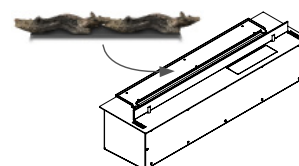

CONTROL OPTIONS

included

included

optional

'FLA3 NET-ZERO' APP

Control the fire with your smartphone!

optional tray with 2 ceramic logs or white stones
(installed on the top of the burner, behind the fire line)