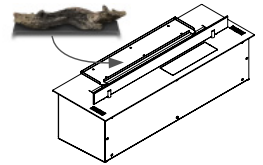

TECHNICAL GLASS PANEL

The dedicated toughened glass plate covers the flame making it stable and even.

Forma 1000 Single-Sided

Burner model	FLA3+ 790mm (BEV Technology®)
Fuel tank capacity	13.4 L
Maximum burn time	29 hours
Maximum heat output	4.4 kW
Minimum room cubature	44 m ³
Flame height regulation	6 stages
Weight	73.1 kg
Fuel type	bioethanol 95 - 96,6%
Flue	not required
Air change rate	1 space volume per hour
Power supply	230 V
Finish	black powder coating
Materials	steel, galvanized steel, toughened glass
Application	for indoor use only

CONTROL OPTIONS

included

included

optional

'FLA3 NET-ZERO' APP

Control the fire with your smartphone!

optional tray with 1 ceramic log
(installed on the top of the burner, behind the fire line)

O-TL certified 